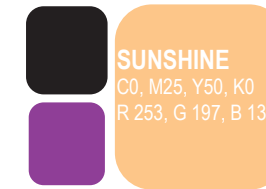

## LOGO APPLICATIONS

2 colour positive

colour positive w/ holder

Colour versions over black

solid positive

grey shaded positive

SUNSHINE  
C0, M25, Y50, K0  
R 253, G 197, B 137

MED. VIOLET  
C50, M90, Y0, K0  
R 144, G 63, B 152